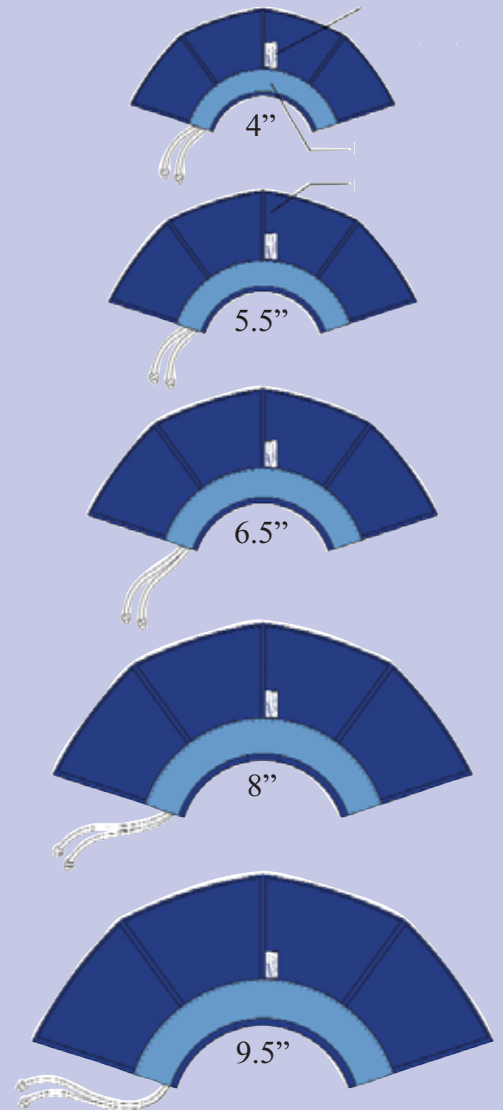

# Flexy “E” Collar

Soft flexible E collar made of nonwoven water resistant material. Lightly padded for comfort and better protection. Shoelace drawstring works especially well on cats. Priced considerably less than similar E collars. Attractive two-tone blue.

<b>J-1095A</b>	4"	cat	x-small
<b>J-1095B</b>	5½"	small dogs	small
<b>J-1095C</b>	6½"	small to med	medium
<b>J-1095D</b>	8"	medium	large
<b>J-1095E</b>	9½"	large dogs	x-large
<b>J-1095S</b>	introductory set of all 5 sizes		